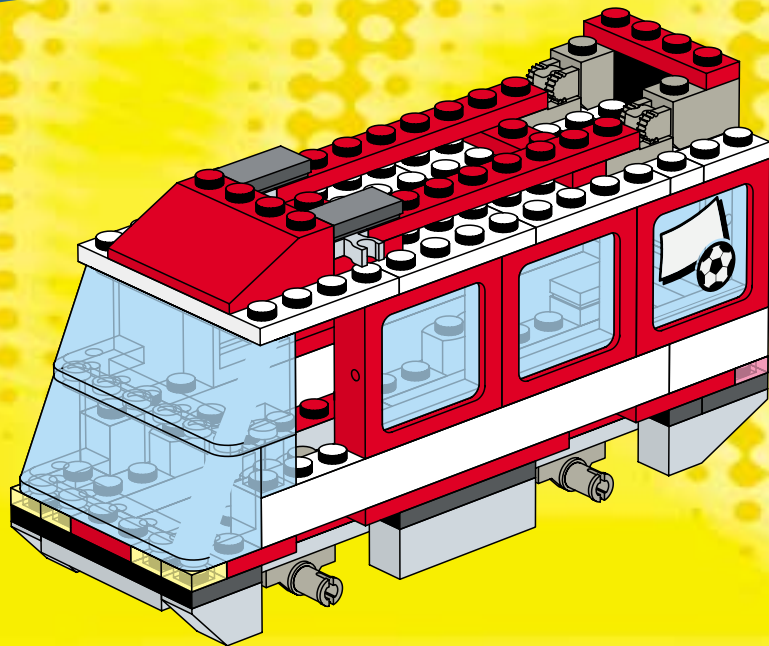

3407

4132657

10

12

13

15

16

16

3409+3410

3409+3409

3401+3401+3410

3409+3410

A vibrant green background featuring various LEGO minifigures in soccer attire. In the center, a large green oval contains the text 'www.LEGO.com/Football'. The scene is filled with soccer-related elements: a goal with a ball, a player with a trophy, a player with a soccer ball, and several other players in green and red-and-white striped uniforms. A large soccer ball is in the foreground, and a player with the number 10 is shown in a dynamic pose. The overall theme is soccer and LEGO.