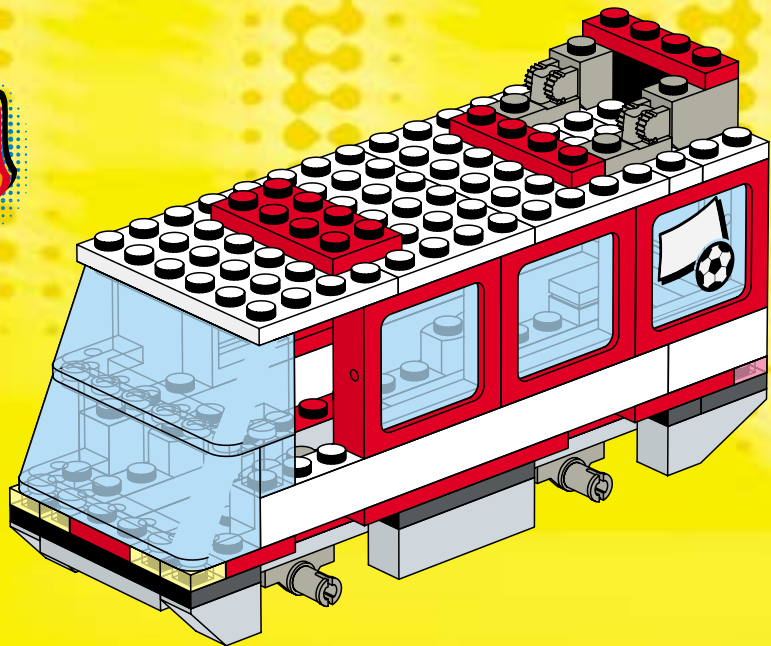

3407

4132657

10

12

13

15

16

16

3409+3410

3409+3409

3401+3401+3410

3409+3410

A vibrant green background featuring various LEGO minifigures in soccer attire. In the center, a large green oval contains the text 'www.LEGO.com/Football'. The scene is filled with soccer-related elements: a goal with a ball, a player with a trophy, a player with a soccer ball, and several other players in green and red-and-white striped uniforms. A large soccer ball is in the foreground, and a player with the number 10 is shown in a dynamic pose. The overall theme is soccer and LEGO.