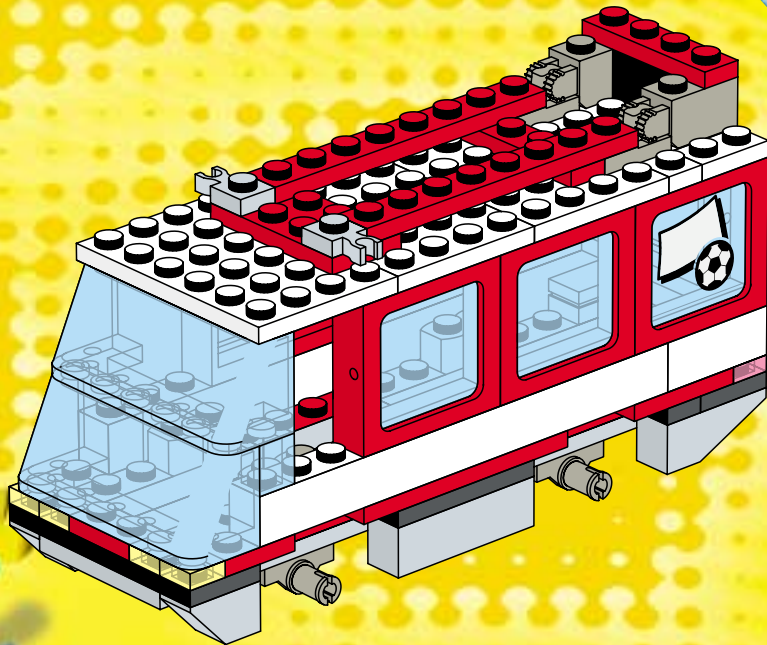

3407

4132657

10

12

13

15

16

16

3409+3410

3409+3409

3401+3401+3410

3409+3410

A vibrant green background featuring various LEGO minifigures in soccer attire. In the center, a large green oval contains the text 'www.LEGO.com/Football'. The scene is filled with soccer-related elements: a goal with a ball, a player with a trophy, a player with a soccer ball, and several other players in green and red-and-white striped uniforms. A large soccer ball is in the foreground, and a player with the number 10 is shown in a dynamic pose. The overall theme is soccer and LEGO.