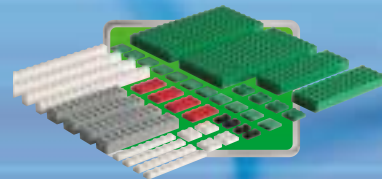

3409+3410

3409+3409

3401+3401+3410

3409+3410

A vibrant green background featuring various LEGO minifigures in soccer attire. In the center, a large green oval contains the text 'www.LEGO.com/Football'. The scene is filled with soccer-related elements: a goal with a ball, a player with a trophy, a player with a soccer ball, and several other players in green and red-and-white striped uniforms. A large soccer ball is in the foreground, and a player with the number 10 is shown in a dynamic pose. The overall theme is soccer and LEGO.