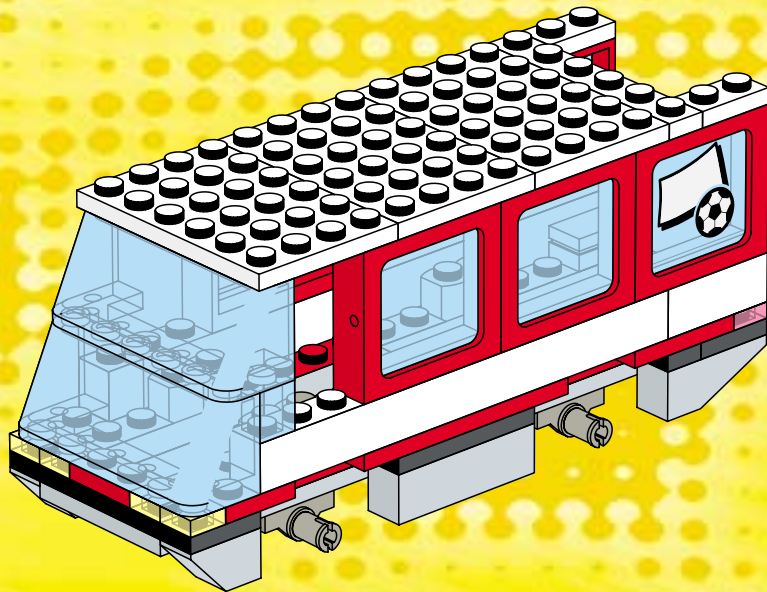

3407

4132657

10

12

13

15

16

16

3409+3410

3409+3409

3401+3401+3410

3409+3410

A vibrant green background featuring various LEGO minifigures in soccer attire. In the center, a large green oval contains the text 'www.LEGO.com/Football'. The scene is filled with soccer-related elements: a goal with a ball, a player with a trophy, a player with a soccer ball, and several other players in green and red-and-white striped uniforms. A large soccer ball is in the foreground, and a player with the number 10 is shown in a dynamic pose. The overall theme is soccer and LEGO.