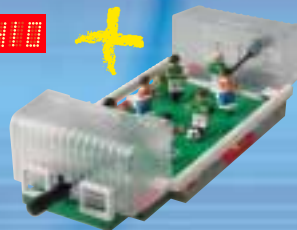

3409+3410

3409+3409

3401+3401+3410

3409+3410

A vibrant green background featuring various LEGO minifigures in soccer attire. In the center, a large green oval contains the text 'www.LEGO.com/Football'. The scene is filled with soccer-related elements: a goal with a ball, a player with a trophy, a player with a soccer ball, and several other players in green and red-and-white striped uniforms. A large soccer ball is in the foreground, and a player with the number 10 is shown in a dynamic pose. The overall theme is soccer and LEGO.